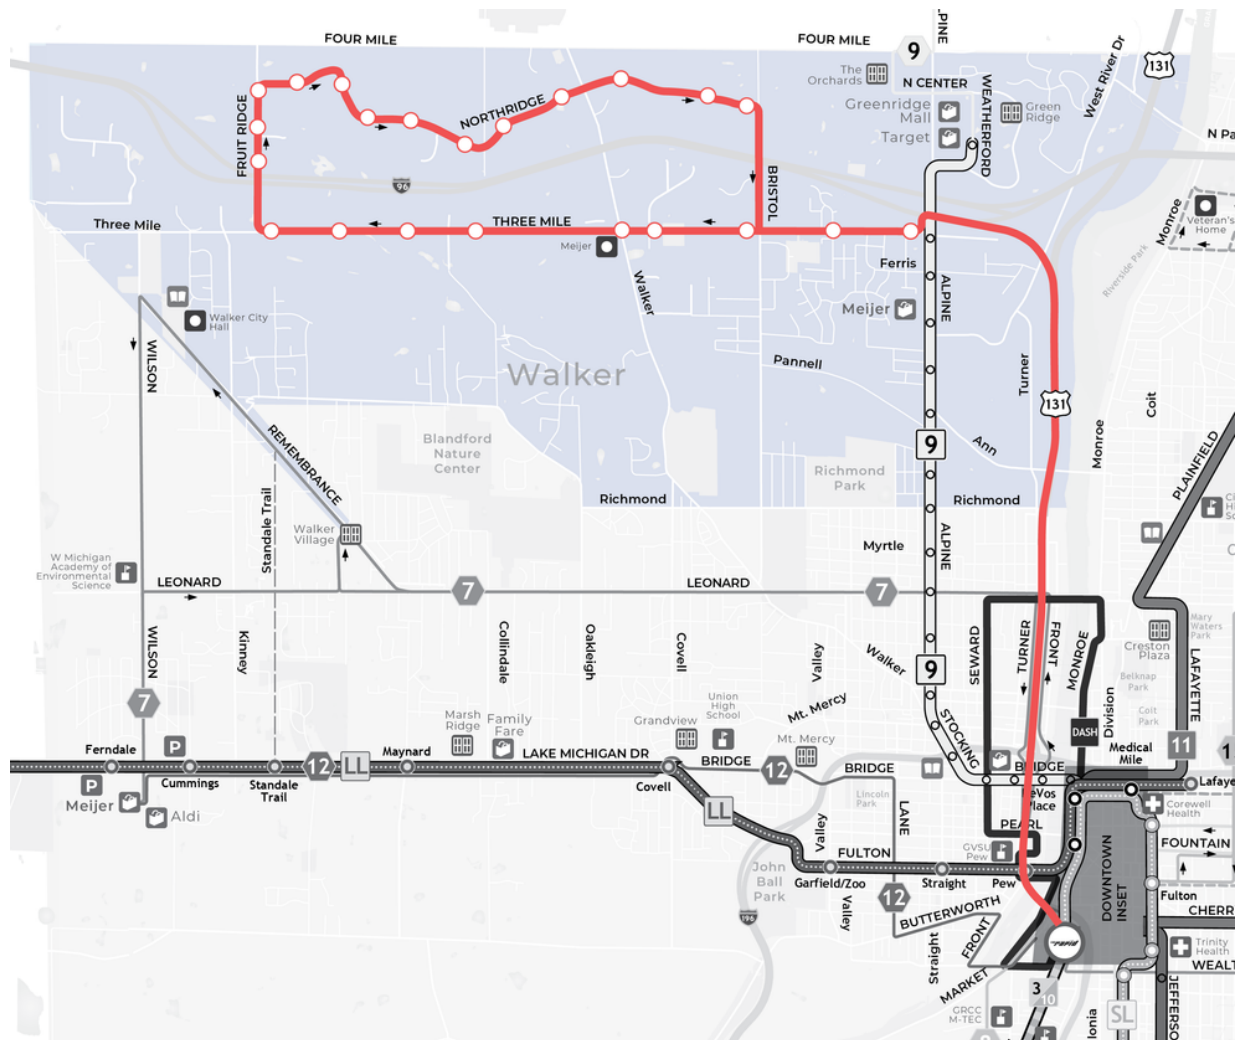

Walker Changes

Effective **August 28, 2023**

Route 33 Express

- Route 33 will operate during the weekday every hour between 5:45 a.m. - 10:45 a.m. and 2:45 p.m. - 6:45 p.m.
- **25-minute** faster service from Central Station to Walker Industrial loop via US-131
- Adding bus stop locations for increased convenience

Rapid Connect

- Expanding east to the Grand River
- Expanding south to Richmond St.
- **5.8 square miles** of additional area served
- **7,290** additional jobs served
- **3,863** additional residents served